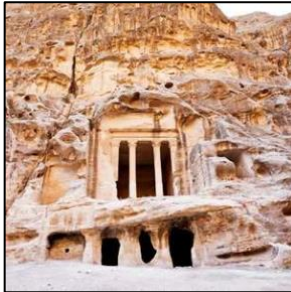

JERUSALEM

Spectacular Light Show & Middle Eastern Dinner

Enjoy the spectacular light show at the Tower of David followed by a delicious Middle Eastern dinner.

Price Range: \$50 - \$100

PETRA

Excursion to Little Petra