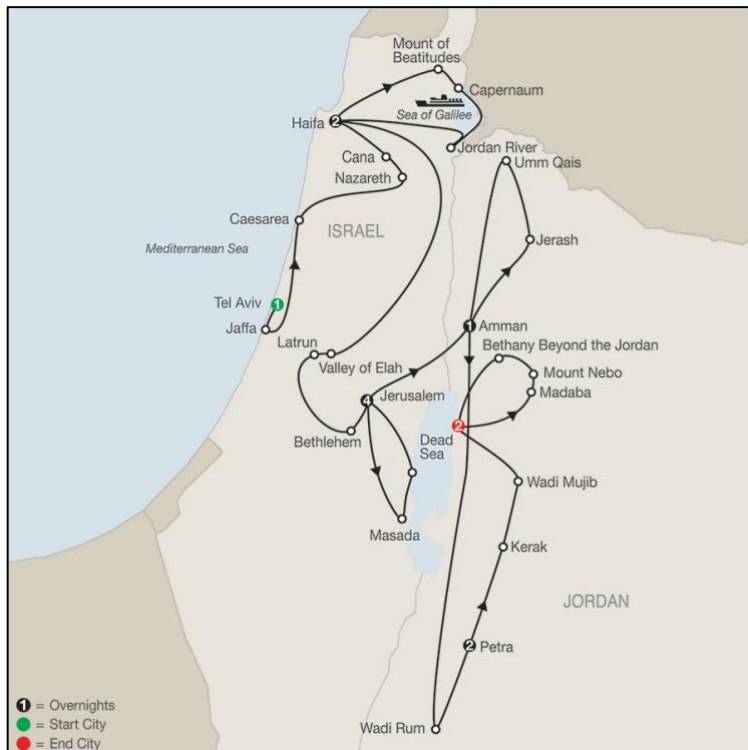

OVERVIEW

HIGHLIGHTS

ISRAEL

Roman Amphitheater

Crusader Fortress

Church of the Annunciation

Baha'i Shrine

Mount of Beatitudes

Capernaum

Monastery of the Trappist Monks

Church of the Nativity

Israel Museum

Yad Vashem Memorial

Mount Zion

Garden Tomb

OVERVIEW

ISRAEL

Mount of Olives

Garden of Gethsemane

Via Dolorosa

Church of the Holy Sepulchre

Western Wall

Fortress

JORDAN

JERUSALEM

Spectacular Light Show & Middle Eastern Dinner

Enjoy the spectacular light show at the Tower of David followed by a delicious Middle Eastern dinner.

Price Range: \$50 - \$100

PETRA

Excursion to Little Petra