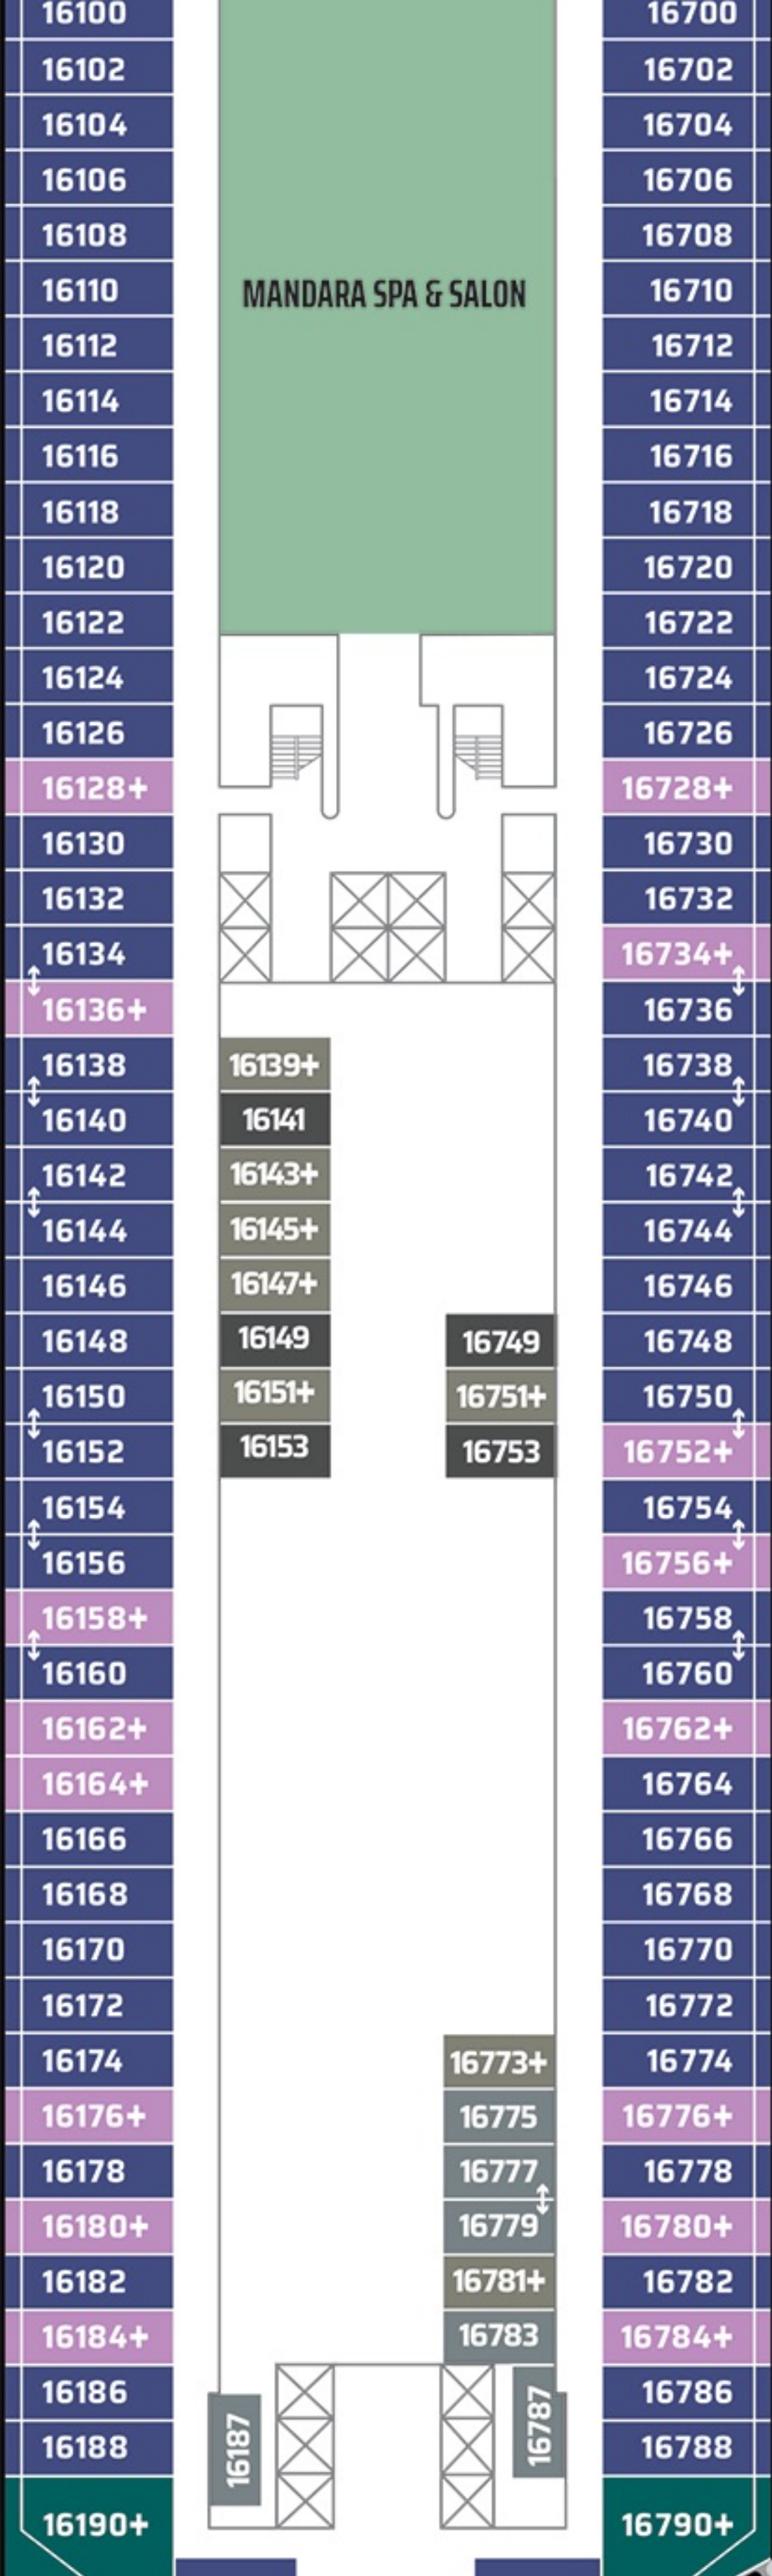

PULSE FITNESS CENTER

THE HAVEN LOUNGE & BAR

THE HAVEN RESTAURANT

CONCIERGE DESK
THE HAVEN PRIVATE ELEVATORS

THE HAVEN OUTDOOR LOUNGE

THE HAVEN OUTDOOR RESTAURANT

THE HAVEN SUNDECK

THE HAVEN SUNDECK

COLD ROOM

SAUNA

INFINITY POOL