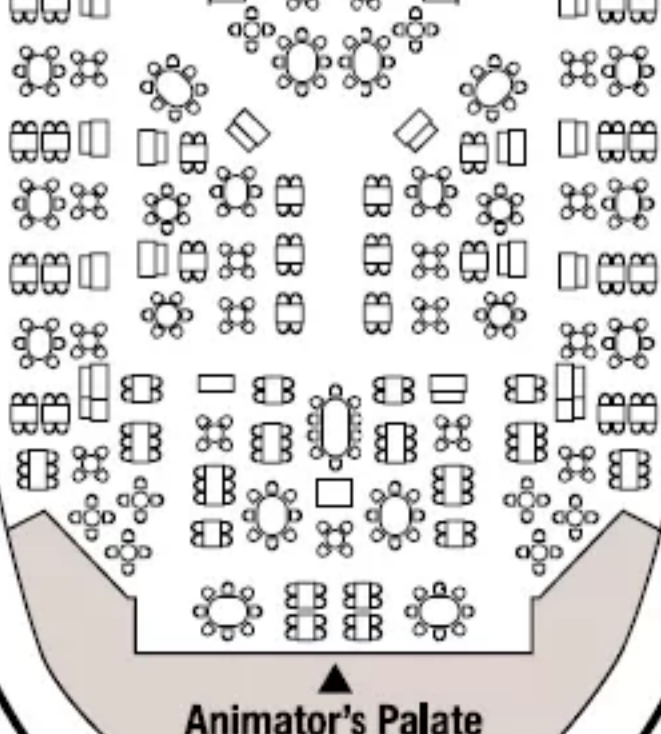

Walt Disney Theatre

Restrooms

Restrooms

Forward Elevator Lobby

Preludes Bar

Mickey's Mainsail/
Mickey's Mates

White Caps/
Treasure Ketch

Restrooms

Restrooms

Midship Elevator Lobby

Atrium

Onboard
Sales Desk

Promenade

Vista Gallery

Promenade

DLounge/
Studio Sea

Theatre Exit

Shutters

Restrooms

Aft Elevator Lobby

Animator's Palette