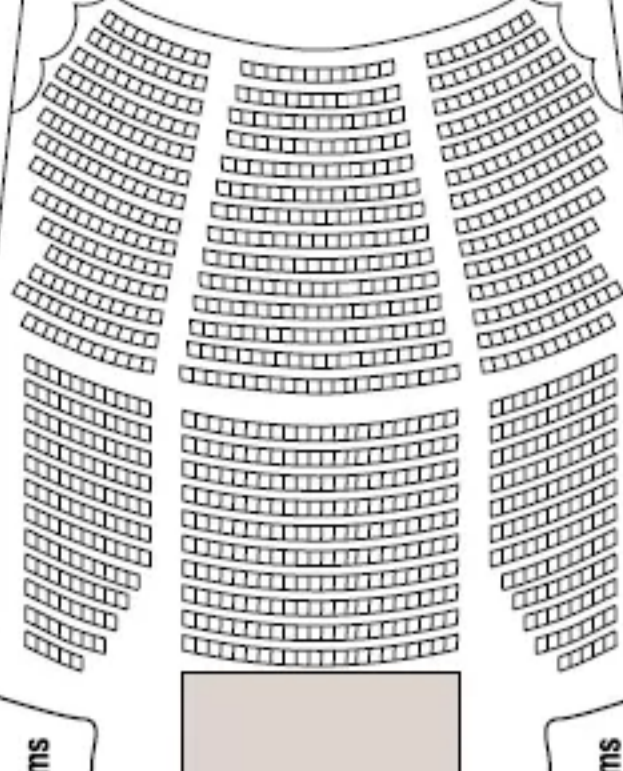

Walt Disney Theatre

Restrooms

Restrooms

Forward Elevator Lobby

Preludes Bar

Mickey's Mainsail/
Mickey's Mates

White Caps/
Treasure Ketch

Restrooms

Restrooms

Midship Elevator Lobby

Atrium

Onboard
Sales Desk

Promenade

Vista Gallery

Promenade

DLounge/
Studio Sea