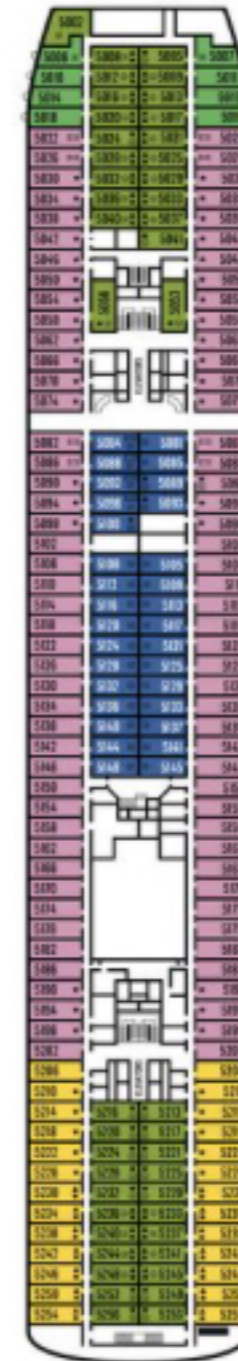

Celestyal Cruise – Celestyal Journey

Deck Plans

DECK 12 / 14

DECK 11

DECK 10

DECK 09

DECK 08

DECK 07

DECK 06

DECK 05

DECK 04