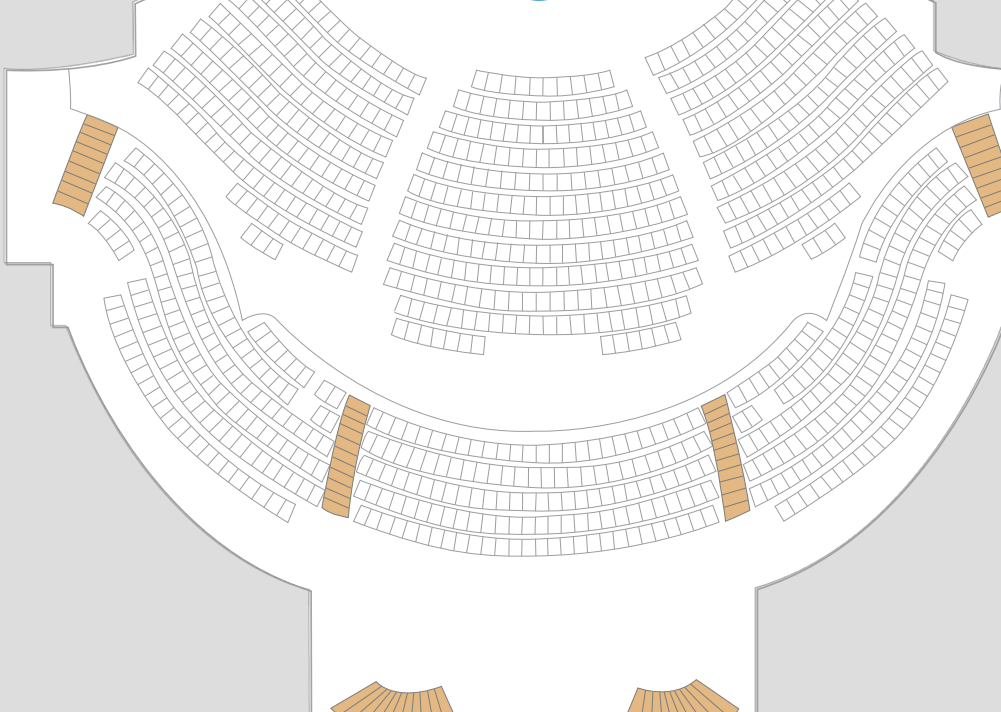

ROYAL THEATER

ELEVATORS

STAIRS TO ROYAL PROMENADE

THE ATTIC

**CASINO ROYALE
NON SMOKING**

**ENTERTAINMENT
PLACE**

CROWN LOUNGE

STUDIO B

CENTER ICE RINK

ART GALLERY

CASINO ROYALE

ELEVATORS

**IMMERSIVE
DINING
EXPERIENCE**

DINING ROOM