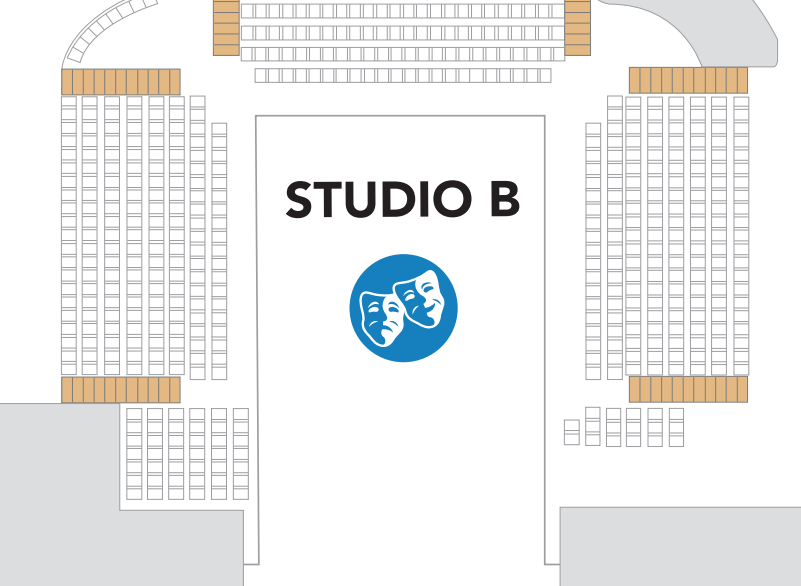

ROYAL THEATER

ELEVATORS

STAIRS TO ROYAL PROMENADE

THE ATTIC

**CASINO ROYALE
NON SMOKING**

**ENTERTAINMENT
PLACE**

CROWN LOUNGE

STUDIO B

CENTER ICE RINK

ART GALLERY

CASINO ROYALE

ELEVATORS

**IMMERSIVE
DINING
EXPERIENCE**

DINING ROOM