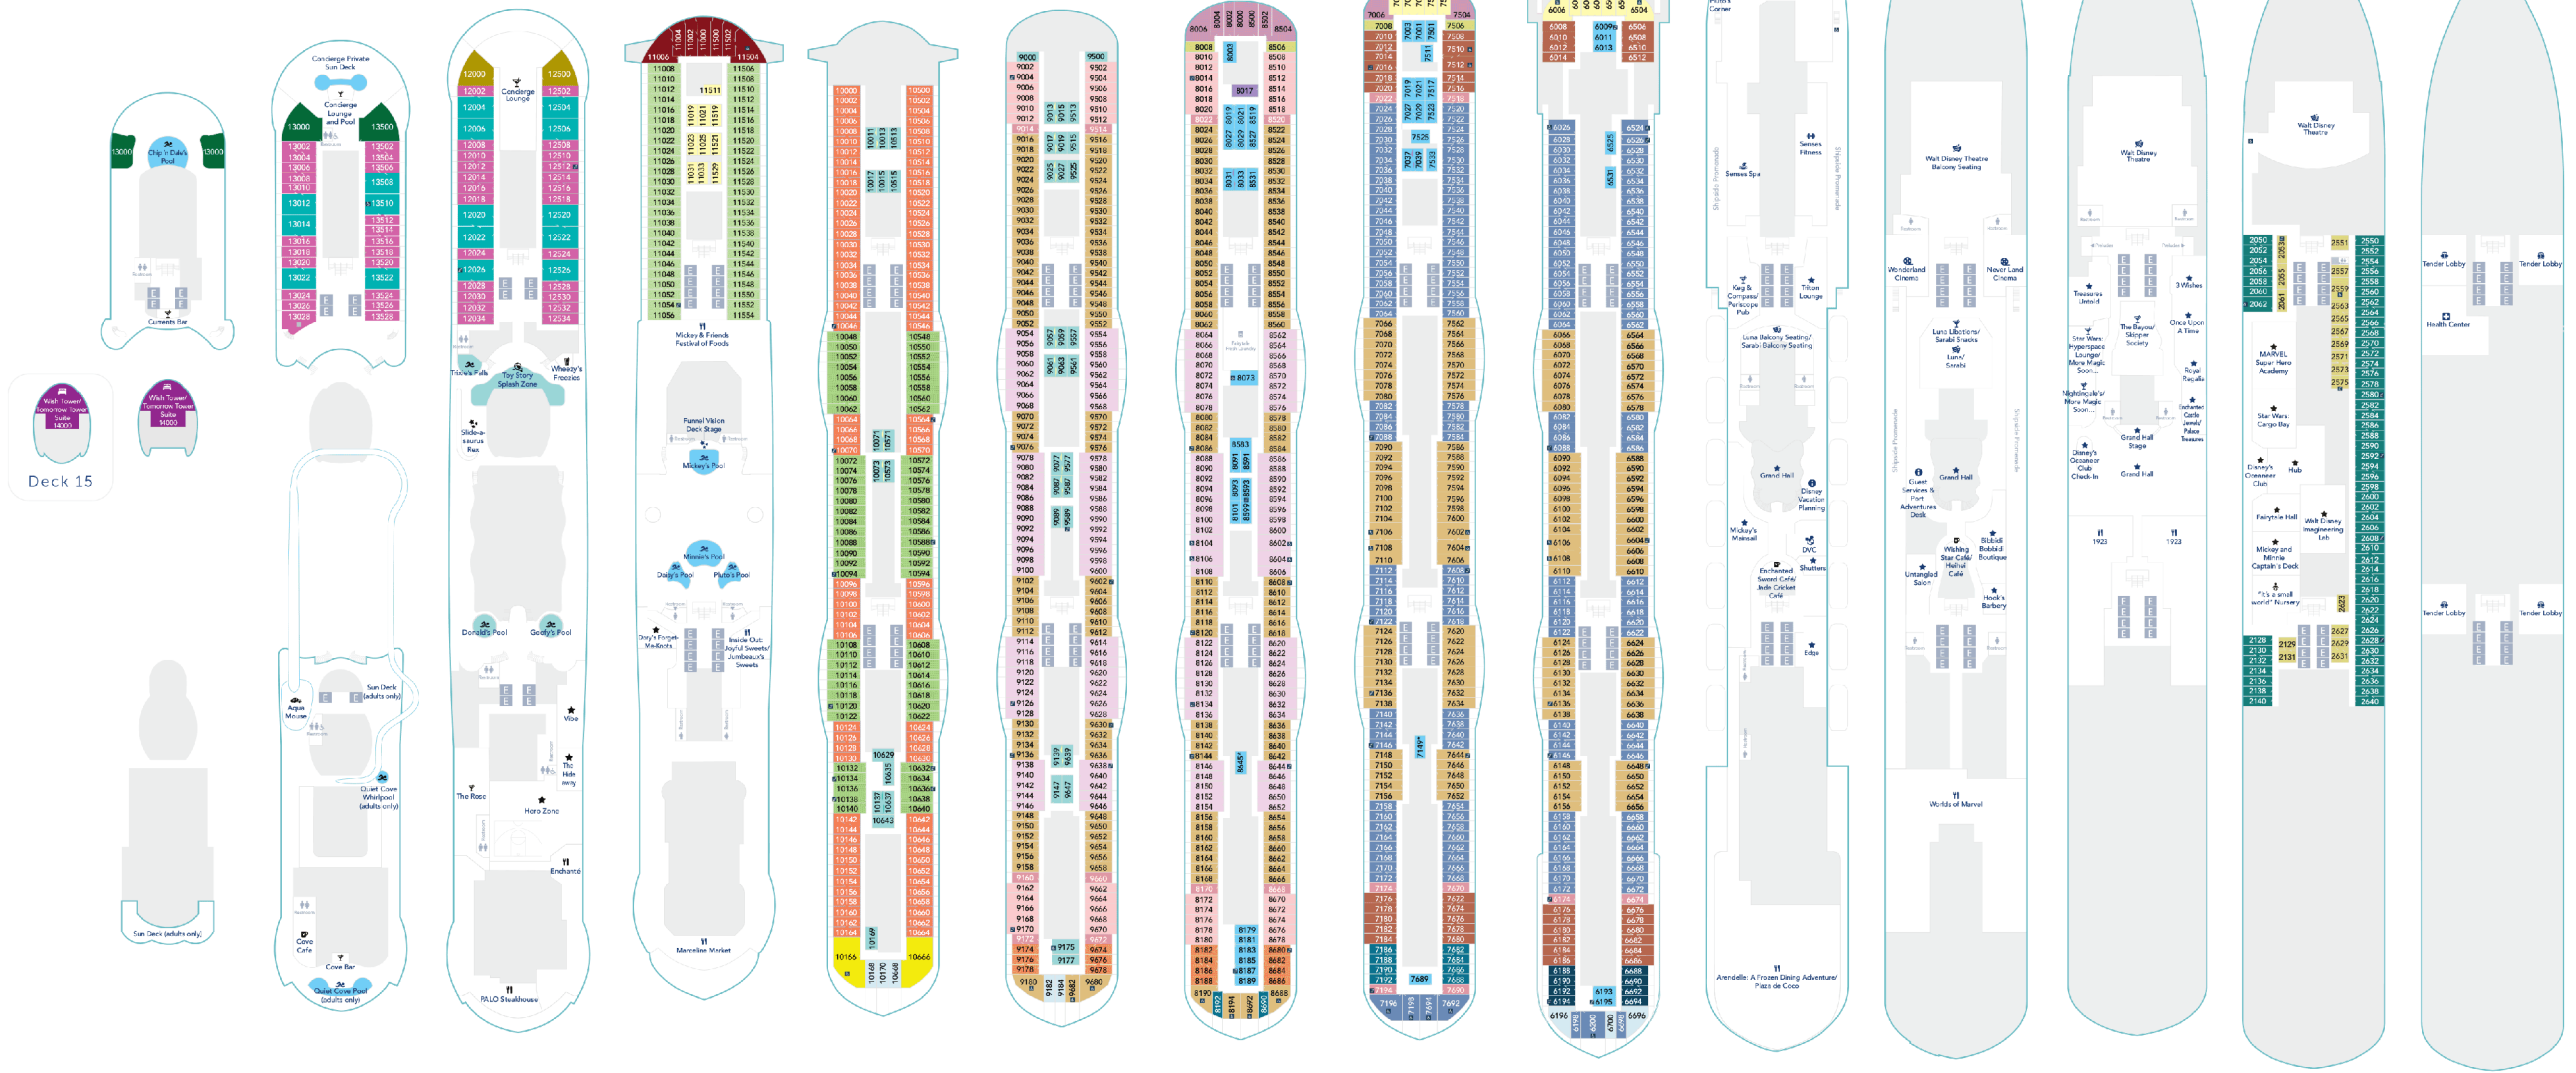

# DISNEY WISH DECK PLANS

Decks 15 and 14 Deck 13 Deck 12 Deck 11 Deck 10 Deck 9 Deck 8 Deck 7 Deck 6 Deck 5 Deck 4 Deck 3 Deck 2 Deck 1

CATEGORIES									
1A	2A	3B	4C	5B	6S	8C	9C	11B	
Concierge Tower Suite	Concierge 1-Bedroom Suite with Extended Verandah	Concierge Family Oceanview Stateroom	Deluxe Family Oceanview Stateroom with Verandah	Deluxe Oceanview Stateroom with Verandah	Deluxe Oceanview Stateroom with Verandah	Deluxe Family Oceanview Stateroom	Deluxe Oceanview Stateroom	Standard Inside Stateroom	
1B	2B	4A	4E	5C	7A	9A	9D		
Concierge 2-Story Royal Suite with Verandah	Concierge 1-Bedroom Suite with Verandah	Deluxe Family Oceanview Stateroom with Verandah	Deluxe Family Oceanview Stateroom with Verandah	Deluxe Oceanview Stateroom with Verandah	Deluxe Oceanview Stateroom with Navigator's Verandah	Deluxe Oceanview Stateroom	Deluxe Oceanview Stateroom		
1C	3A	4B	5A	6A	8B	9B	11A		
Concierge 1-Story Royal Suite with Verandah	Concierge Family Oceanview Stateroom with Verandah	Deluxe Family Oceanview Stateroom with Verandah	Deluxe Oceanview Stateroom with Verandah	Deluxe Oceanview Stateroom with Verandah	Deluxe Family Oceanview Stateroom	Deluxe Oceanview Stateroom	Standard Inside Stateroom		

Communication Staterooms  
 Accessible Staterooms  
 Elevator  
 Connecting Staterooms  
 \*Stateroom on Disney Treasure only  
 Note: All public restrooms offer wheelchair accessible facilities.

FORWARD  
 PORT STARBOARD  
 AFT

OVERALL LENGTH: 1,119 FEET • GROSS TONNAGE: 144,256 • 1,244 WISH STATEROOMS AND 1,246 TREASURE STATEROOMS  
 SHIPS' REGISTRY: THE BAHAMAS • HOME PORT: PORT CANAVERAL  
 ©DISNEY DCL-23-3311908 6/20