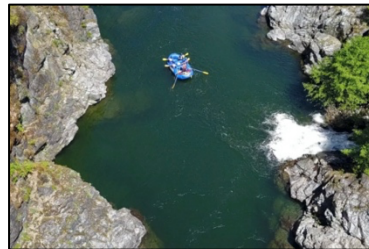

OVERVIEW

PACKAGE INCLUDES:

- ☑ **3-night deluxe camping at river-side safari style**
  - **'Pop-Up walk-in tents**
  - **Hot Showers**
  - **Wood-fired Sauna**
  - **Covered eating area**
- ☑ **8 gourmet 3 course meals: 3 breakfasts, 3 lunches, & 2 dinners**
- ☑ **All river equipment**
- ☑ **ASL interpreter**
- ☑ **Services of world-Class guides with minimum 5 years' experience**
- ☑ **Services of Group Leader**

HIGHLIGHTS:

Dinner