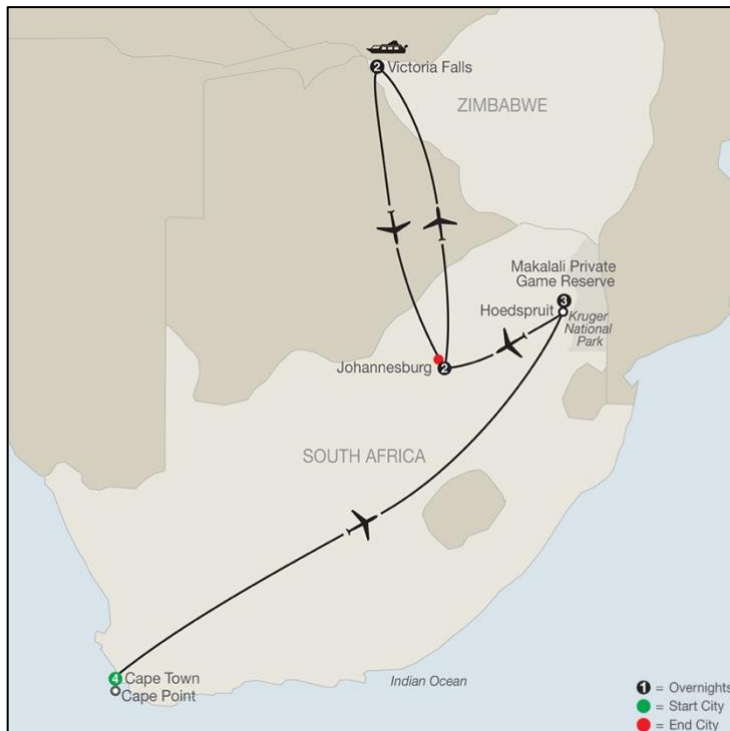

OVERVIEW

HIGHLIGHTS

SOUTH AFRICA

Bo-Kaap Museum

Cape Peninsula

Endangered African Penguins

Makalali Private Game Reserve

Cheetah Breeding Facility

Mandela House

Maximum Security Prison

Apartheid Museum

ZIMBABWE

Victoria Falls

OVERVIEW

OPTIONAL EXPERIENCES

CAPE TOWN

CAPE WINELANDS

Sample wine and explore the picturesque valleys and vineyards in the beautiful Cape Winelands outside of Cape Town.

Price Range: Over \$150

VICTORIA FALLS

HELICOPTER FLIGHT OVER VICTORIA FALLS

Take to the sky for great views of Victoria Falls.

Price Range: Over \$150

CANCELLATION POLICY

Duration

90 days & before arrival
89-60 days before arrival
59-40 days before arrival
39-20 days before arrival
19 days or less