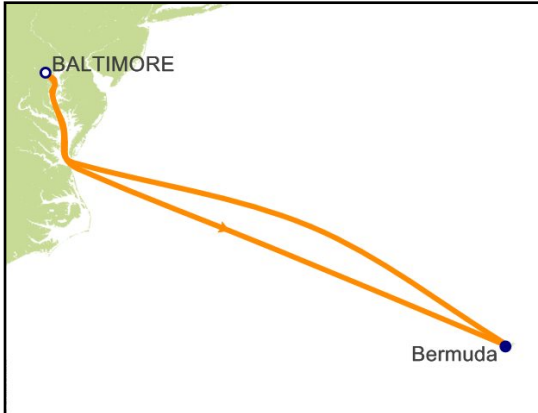

Explore the World
INTERPRETED VACATIONS

Deaf Globetrotters

Bermuda

September 24-30, 2023

Date	Port	Arrive	Depart
Sunday, September 24	Baltimore, MD		5:00 pm
Monday, September 25	At Sea		
Tuesday, September 26	At Sea		
Wednesday, September 27	King's Wharf, Bermuda	8:00 am	
Thursday, September 28	King's Wharf, Bermuda		1:00 pm
Friday, September 29	At Sea		
Saturday, September 30	Baltimore, MD	10:00 am	